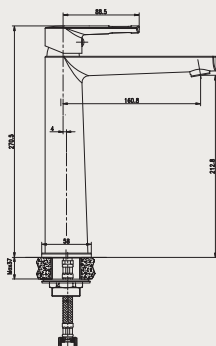

TECHNICAL DRAWING

Royal Ceramics Lanka PLC.

No.20, R.A. De Mel Mawatha, Colombo 03, Sri Lanka.

☎ 076 6 223 344 ✉ info@rcl.lk 🌐 www.rocell.com

FOLLOW US

** Dimensions of fixtures are nominal and may vary within the range of tolerance. These measurements are subject to change or cancellation. No responsibility is assumed for use of superseded or voided leaflet.